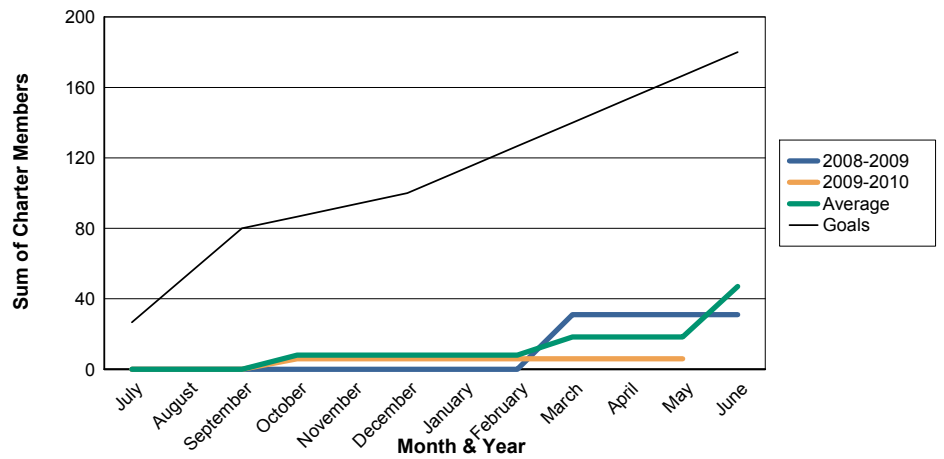

3 Year Comparisons for GMT Constitutional Area 3

By GMT District

As of May 2010

Sum of New Clubs/ Month & Year

For District LB 4

Sum of Dropped Clubs/ Month & Year

For District LB 4

Sum of Net Clubs/ Month & Year

For District LB 4

Sum of Charter Members/ Month & Year

For District LB 4

3 Year Comparisons for GMT Constitutional Area 3

By GMT District

As of May 2010

Sum of New Members/ Month & Year

For District LB 4