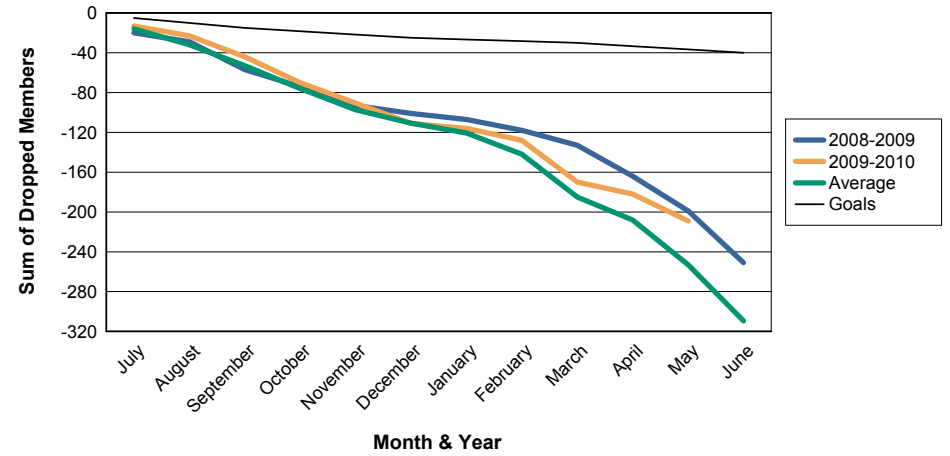

For District LB 4

Sum of Charter Members/ Month & Year

For District LB 4

3 Year Comparisons for GMT Constitutional Area 3

By GMT District

As of May 2010

Sum of New Members/ Month & Year

For District LB 4

Sum of Dropped Members/ Month & Year

For District LB 4

Sum of Net Members/ Month & Year

For District LB 4