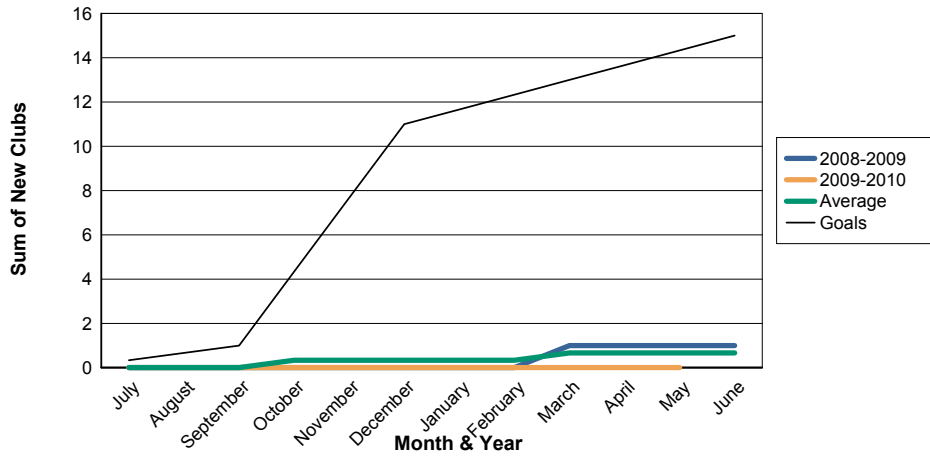

3 Year Comparisons for GMT Constitutional Area 3

By GMT District

As of May 2010

Sum of New Clubs/ Month & Year

For District LB 4

Sum of Dropped Clubs/ Month & Year

For District LB 4

Sum of Net Clubs/ Month & Year

For District LB 4

Sum of Charter Members/ Month & Year

For District LB 4

3 Year Comparisons for GMT Constitutional Area 3

By GMT District

As of May 2010

Sum of New Members/ Month & Year

For District LB 4