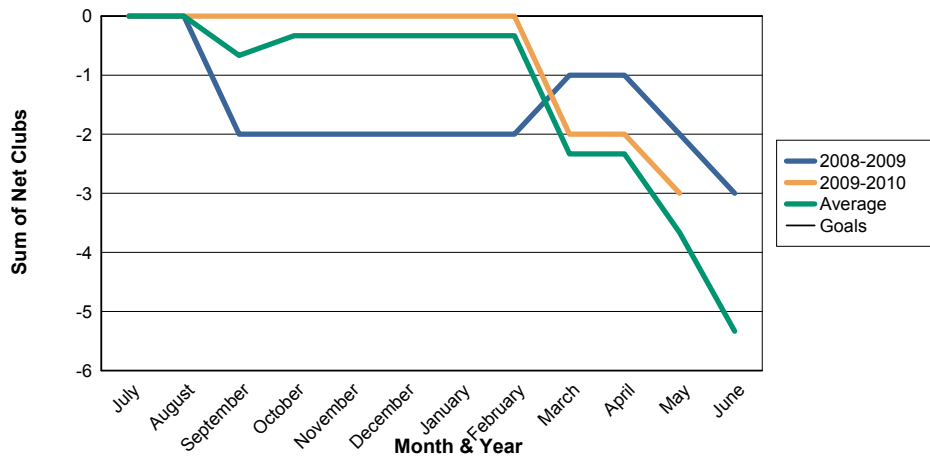

Sum of Net Clubs/ Month & Year

For District LB 4