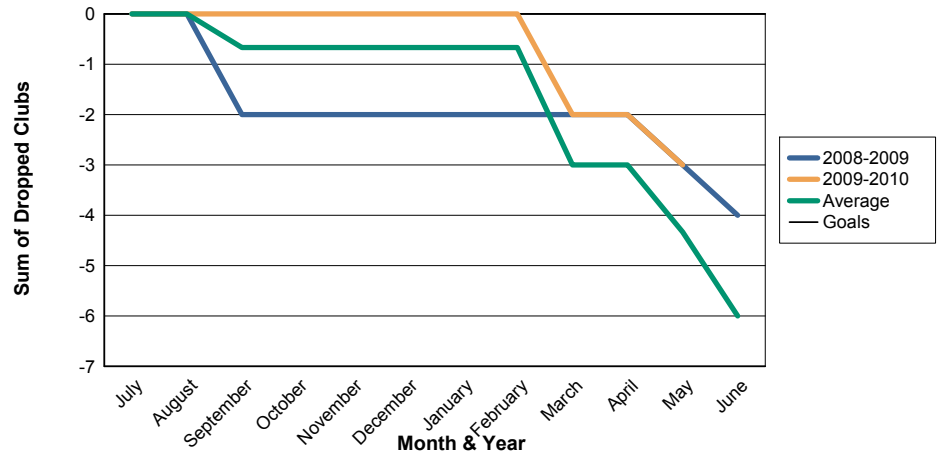

3 Year Comparisons for GMT Constitutional Area 3

By GMT District

As of May 2010

Sum of New Clubs/ Month & Year

For District LB 4

Sum of Dropped Clubs/ Month & Year

For District LB 4

Sum of Net Clubs/ Month & Year