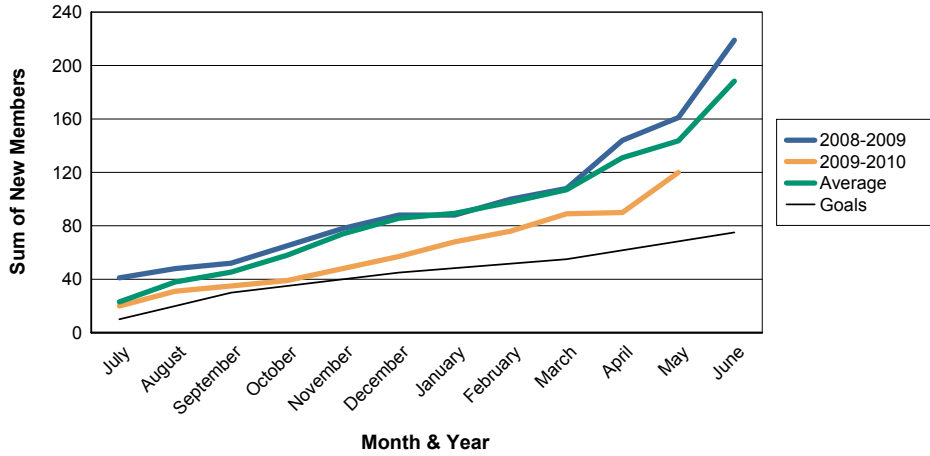

3 Year Comparisons for GMT Constitutional Area 3

By GMT District

As of May 2010

Sum of New Clubs/ Month & Year

For District LB 4

Sum of Dropped Clubs/ Month & Year

For District LB 4

Sum of Net Clubs/ Month & Year

For District LB 4

Sum of Charter Members/ Month & Year

For District LB 4

3 Year Comparisons for GMT Constitutional Area 3

By GMT District

As of May 2010

Sum of New Members/ Month & Year

For District LB 4

Sum of Dropped Members/ Month & Year

For District LB 4

Sum of Net Members/ Month & Year

For District LB 4